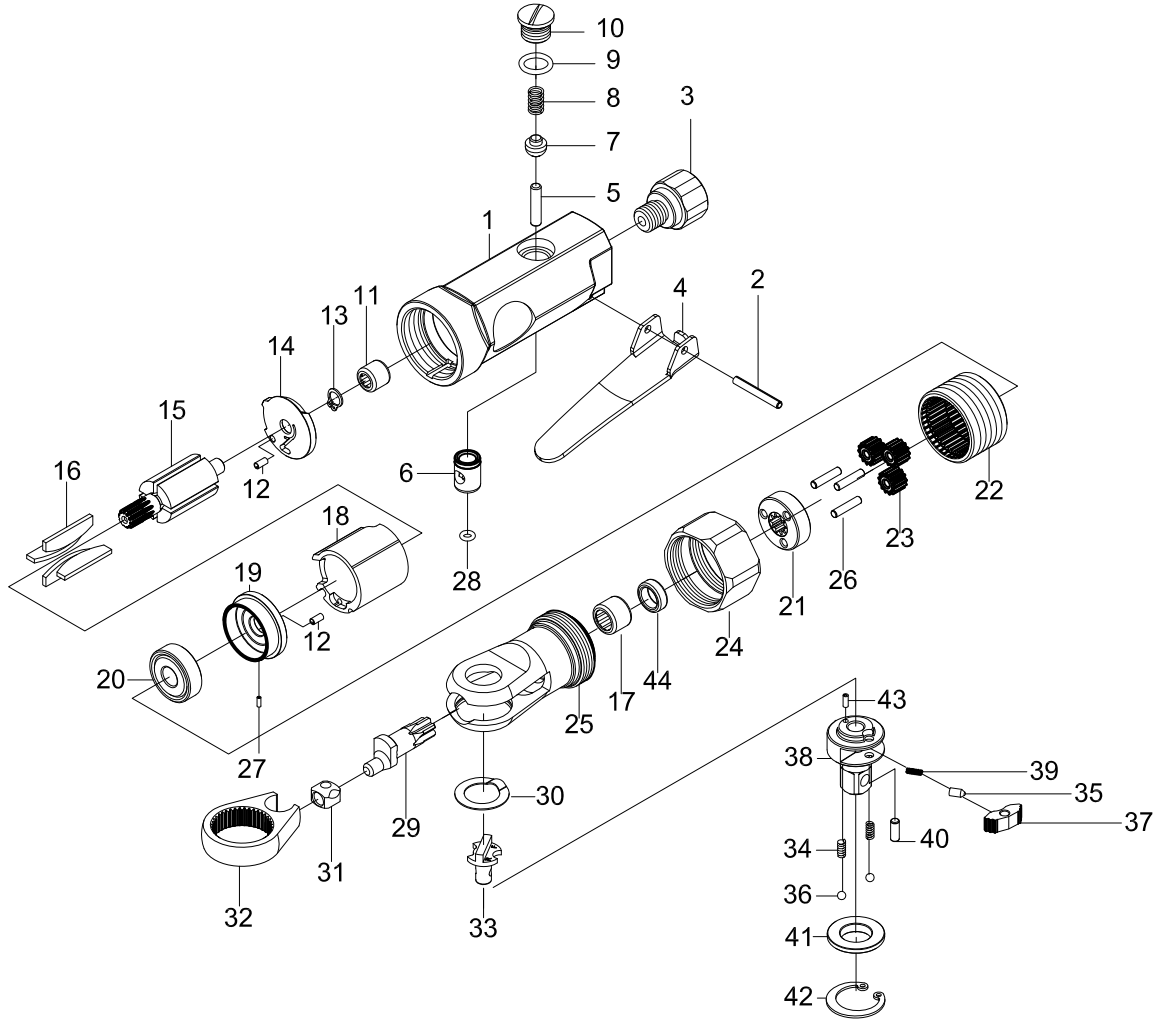

OS-3100S **GAV** HAVALI CIRCIR 1/4"

No.	Part No.	Parça Adı	No.	Part No.	Parça Adı
1	33-310001	Housing	23	33-310023	Planet Gear(3)
2	30102	Spring Pin	24	33-310024	Clamp Nut
3	33-310003	Air Inlet	25	33-310025	Ratchet Housing
4	33-310004	Throttle Lever	26	PN03001208	Pin(3)
5	805111430000	Valve Pin	27	30117-22	Spring Pin
6	33-310006	Valve	28	AS00447	O-Ring
7	33-310007	Throttle Valve	29	33-310027	Crank Shaft
8	33-310008	Spring	30	33-310029	Washer
9	40134	O-Ring	31	33-310026	Drive Bushing
10	33-310010	Valve Plug	32	32-301232	Yoke
11	0BK0609	Needle Bearing	33	32-301233	Reverse Button
12	70117-13	Spring Pin(2)	34	33-310012	Spring(2)
13	72012	Retainer Ring	35	33-310020	Spring Cap
14	33-310014	Rear End Plate	36	AP0412T39	Steel Ball(2)
15	33-310015	Rotor	37	33-310013	Ratchet Pawl
16	33-310016	Vane(4)	38	32-301238	Ratchet Anvil 1/4"
17	0HK0910	Needle Bearing	39	32-301239	Spring
18	33-310018	Cylinder	40	PN03030808	Pin
19	33-310019	Front End Plate	41	32-301241	Thrust Washer
20	030120	Ball Bearing	42	52827	Retainer Ring
21	33-310021	Idler Gear Plate	43	70117	Spring Pin
22	33-310022	Thread Ring Gear	44	33-310028	Bushing